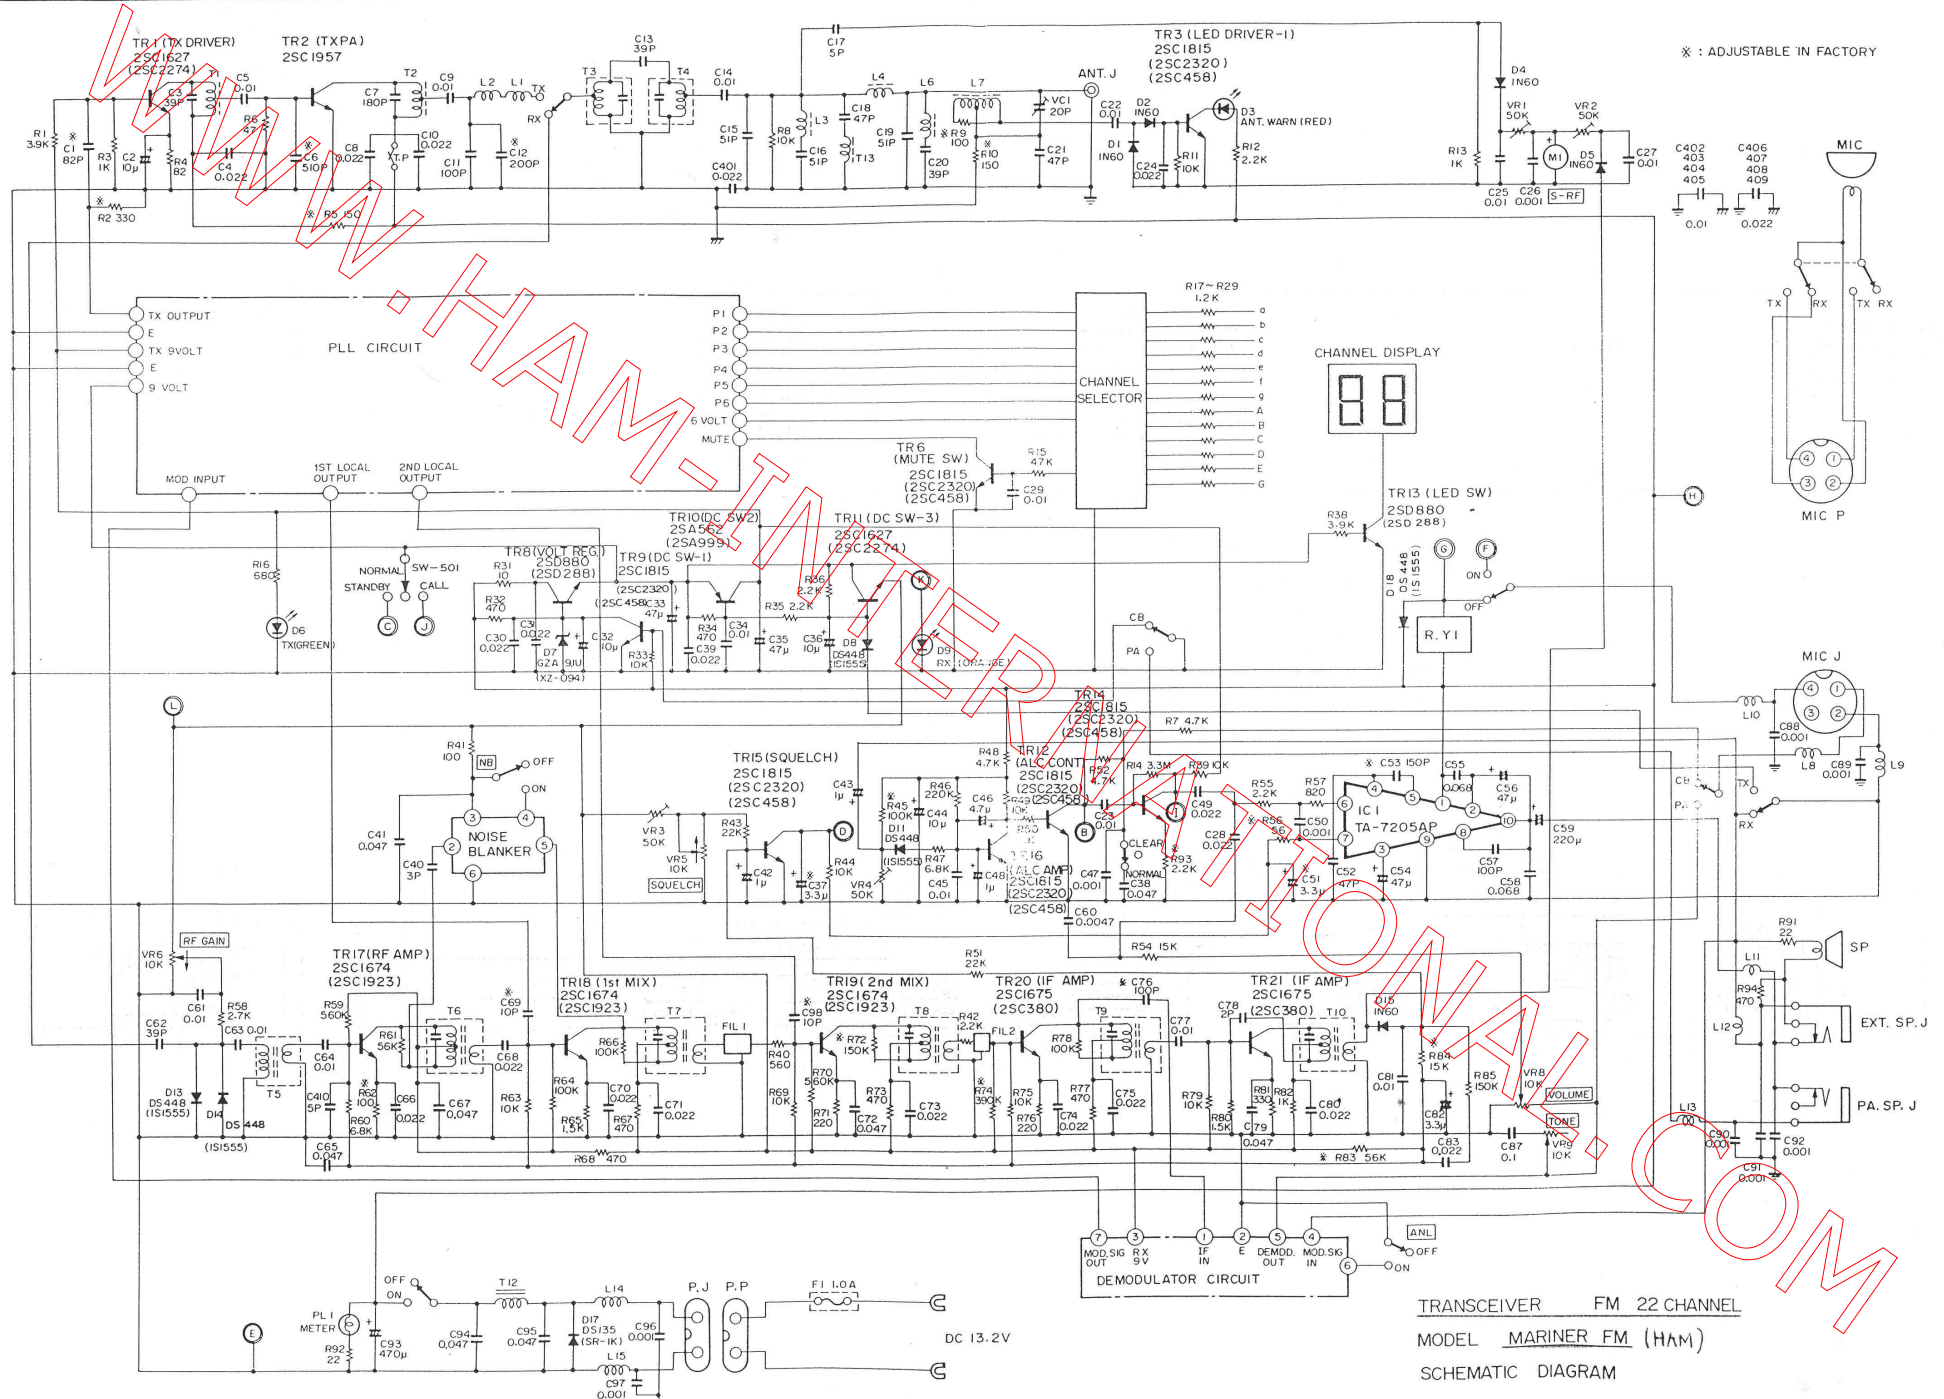

MARINER FM - HAM-

SCHEMATIC DIAGRAM

* : ADJUSTABLE IN FACTORY

TRANSCIVER FM 22 CHANNEL
MODEL MARINER FM (HAM)
SCHEMATIC DIAGRAM